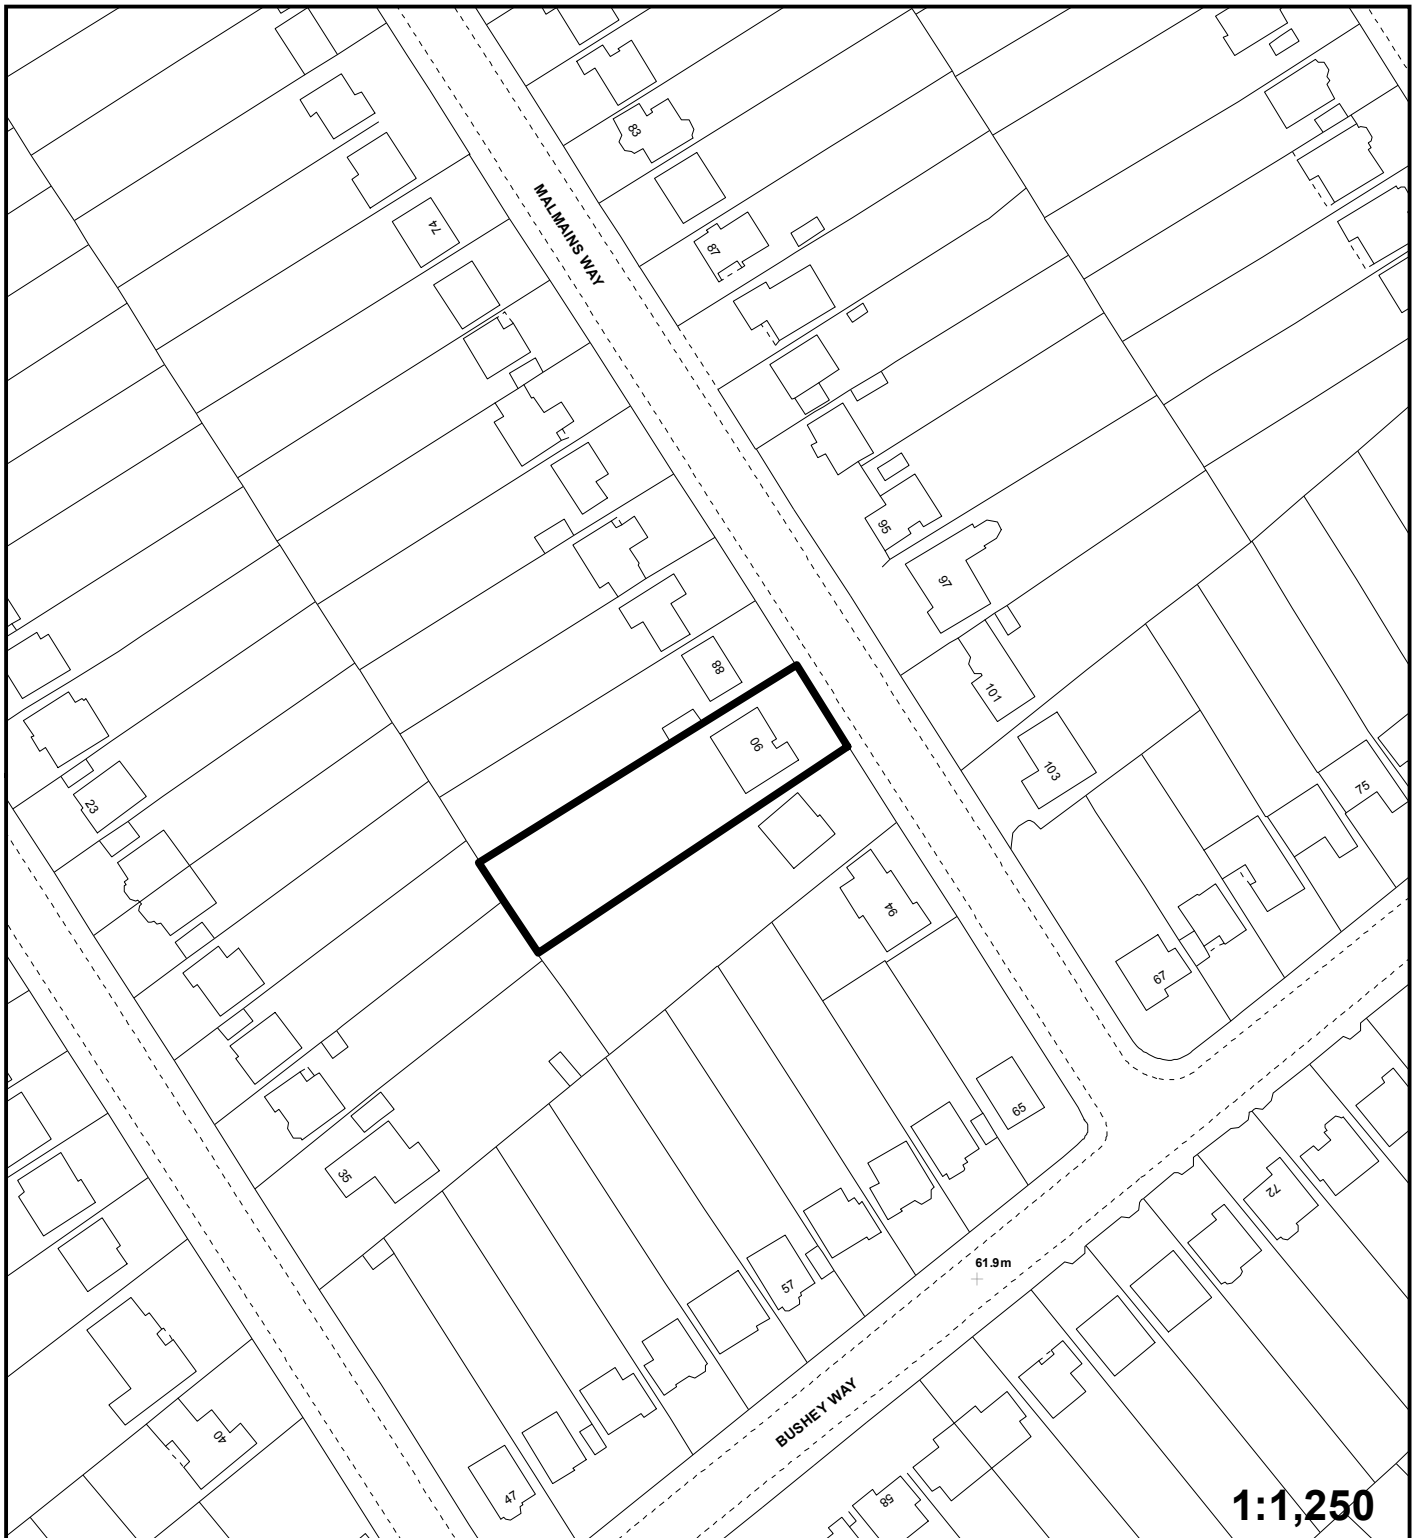

Application: 13/03395/FULL6

Address: 90 Malmains Way, Beckenham, BR3 6SF.

Proposal:

"This plan is provided to identify the location of the site and should not be used to identify the extent of the application site"
© Crown copyright and database rights 2014. Ordnance Survey 100017661.